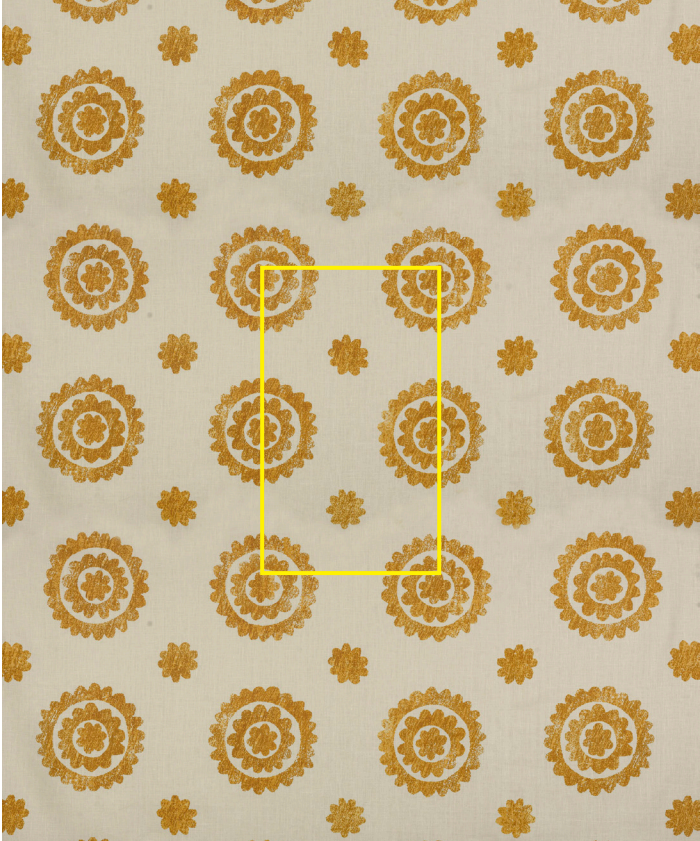

n a m a y s a m a y

Nafis Indian Yellow | NAF-03-C

Design	Nafis
Colour	Indian Yellow
Code	NAF-03-C
Composition	100% Linen
Width	127cm / 50in
Repeat	32cm (h) 63.5cm (v) 12.5in (h) 25in (v)
Weight	286g/sqm
Notes

Nafis Indian Yellow | NAF-03-C

www.namaysamay.com